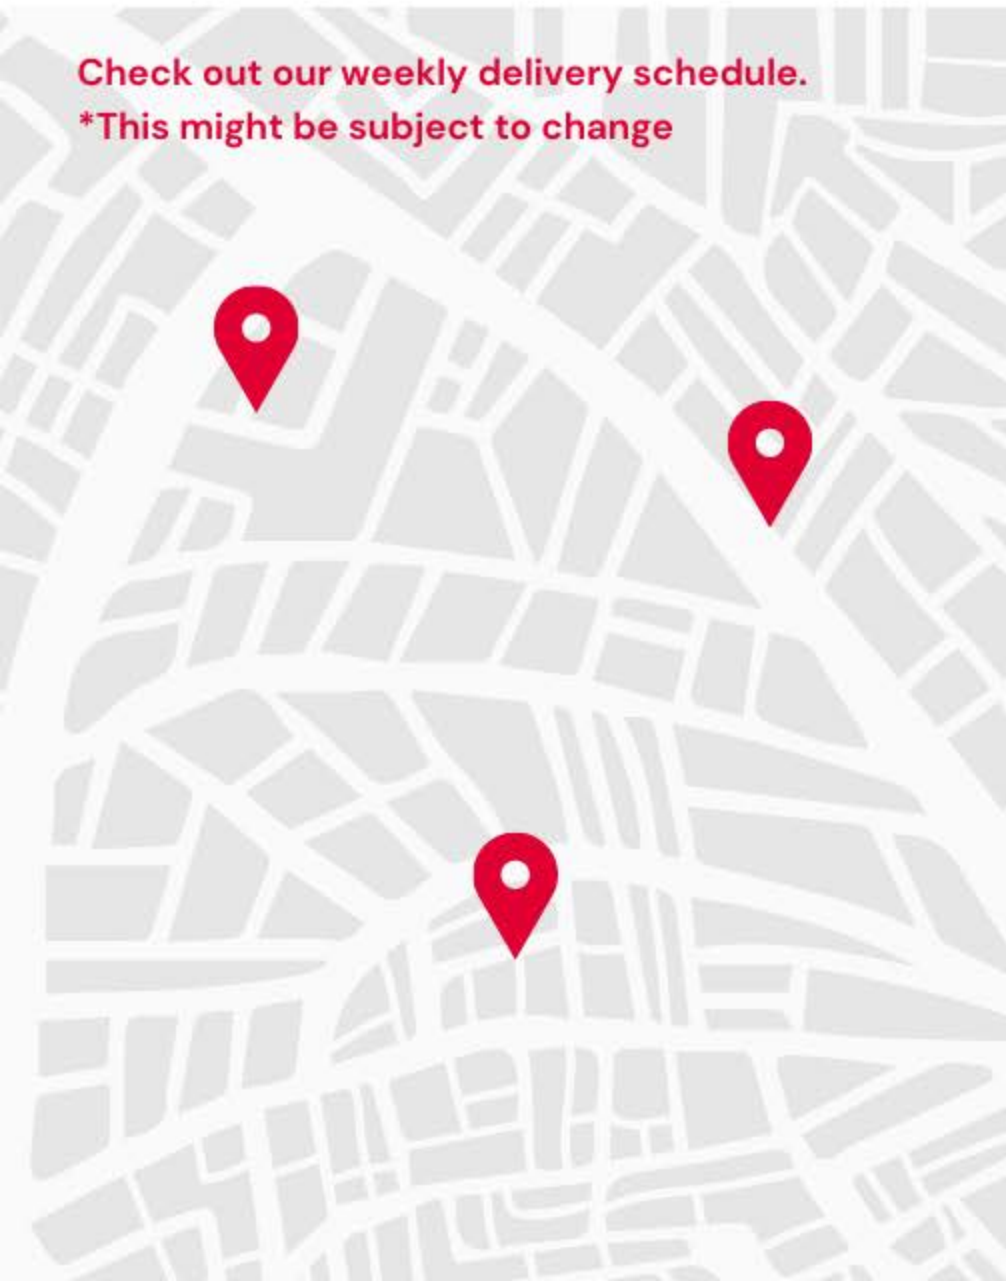

← TDMG | Delivery schedule

Check out our weekly delivery schedule.
*This might be subject to change

MONDAY

MT GAMBIER AM & PM Delivery

TUESDAY

MT GAMBIER AM & PM Delivery

KEITH
BORDERTOWN
PADTHAWAY & SURROUNDS
KEITH
WILLALOOKA
TINTINARA Fortnightly (Even Weeks)
WARRNAMBOOL (VIC)
PORT FAIRY (VIC)
HEYWOOD (VIC)
PORTLAND (VIC)
BEACHPORT & SURROUNDS
ROBE
KINGSTON

THURSDAY

MT GAMBIER AM & PM Delivery
DARTMOOR (VIC)
CASTERTON (VIC)
COLERAINE (VIC)
HAMILTON (VIC)
DIGBY (VIC)
MERINO (VIC)
NELSON (VIC)
PORT MACDONNELL
ALLENDALE
CARPENTER ROCKS

WEDNESDAY

MT GAMBIER AM & PM Delivery

NARACOORTE
MILLICENT & SURROUNDS
PENOLA
NANGWARRY
DERGHOLM (VIC)
EDENHOPE (VIC)
HARROW (VIC)

FRIDAY

MT GAMBIER AM & PM Delivery
ROBE
KINGSTON
CAPE JAFFA
LUCINDALE
WARRNAMBOOL (VIC)
HEYWOOD (VIC)
PORTLAND (VIC)